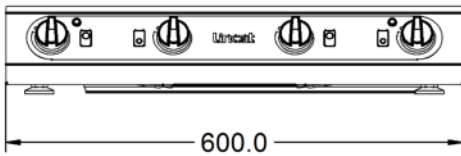

Lincat Limited

Whisby Road,
Lincoln, LN6 3QZ,
United Kingdom

Company No: 2175448

A member company of

Customer Care

Tel: +44 1522 875500
Email: care@lincat.co.uk

Export Customers

Tel: +44 1522 875536
Email: export@lincat.co.uk

Opening Hours

Monday – Friday:
8.30am – 5pm