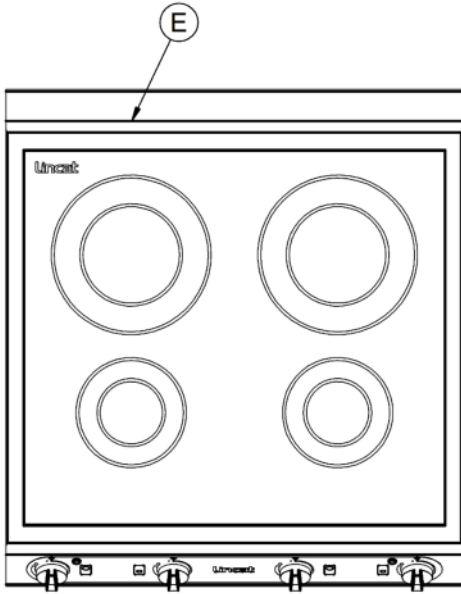

Lincat Limited

Whisby Road,
Lincoln, LN6 3QZ,
United Kingdom

Company No: 2175448

A member company of

Customer Care

Tel: +44 1522 875500
Email: care@lincat.co.uk

Export Customers

Tel: +44 1522 875536
Email: export@lincat.co.uk

Opening Hours

Monday – Friday:
8.30am – 5pm