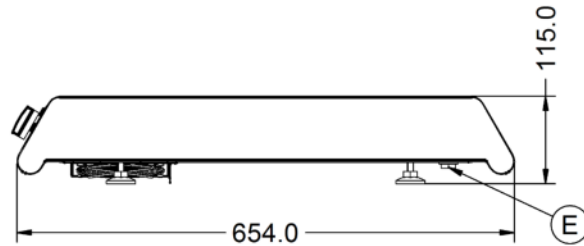

Lincat Limited

Whisby Road,
Lincoln, LN6 3QZ,
United Kingdom

Company No: 2175448

A member company of

Customer Care

Tel: +44 1522 875500
Email: care@lincat.co.uk

Export Customers

Tel: +44 1522 875536
Email: export@lincat.co.uk

Opening Hours

Monday – Friday:
8.30am – 5pm